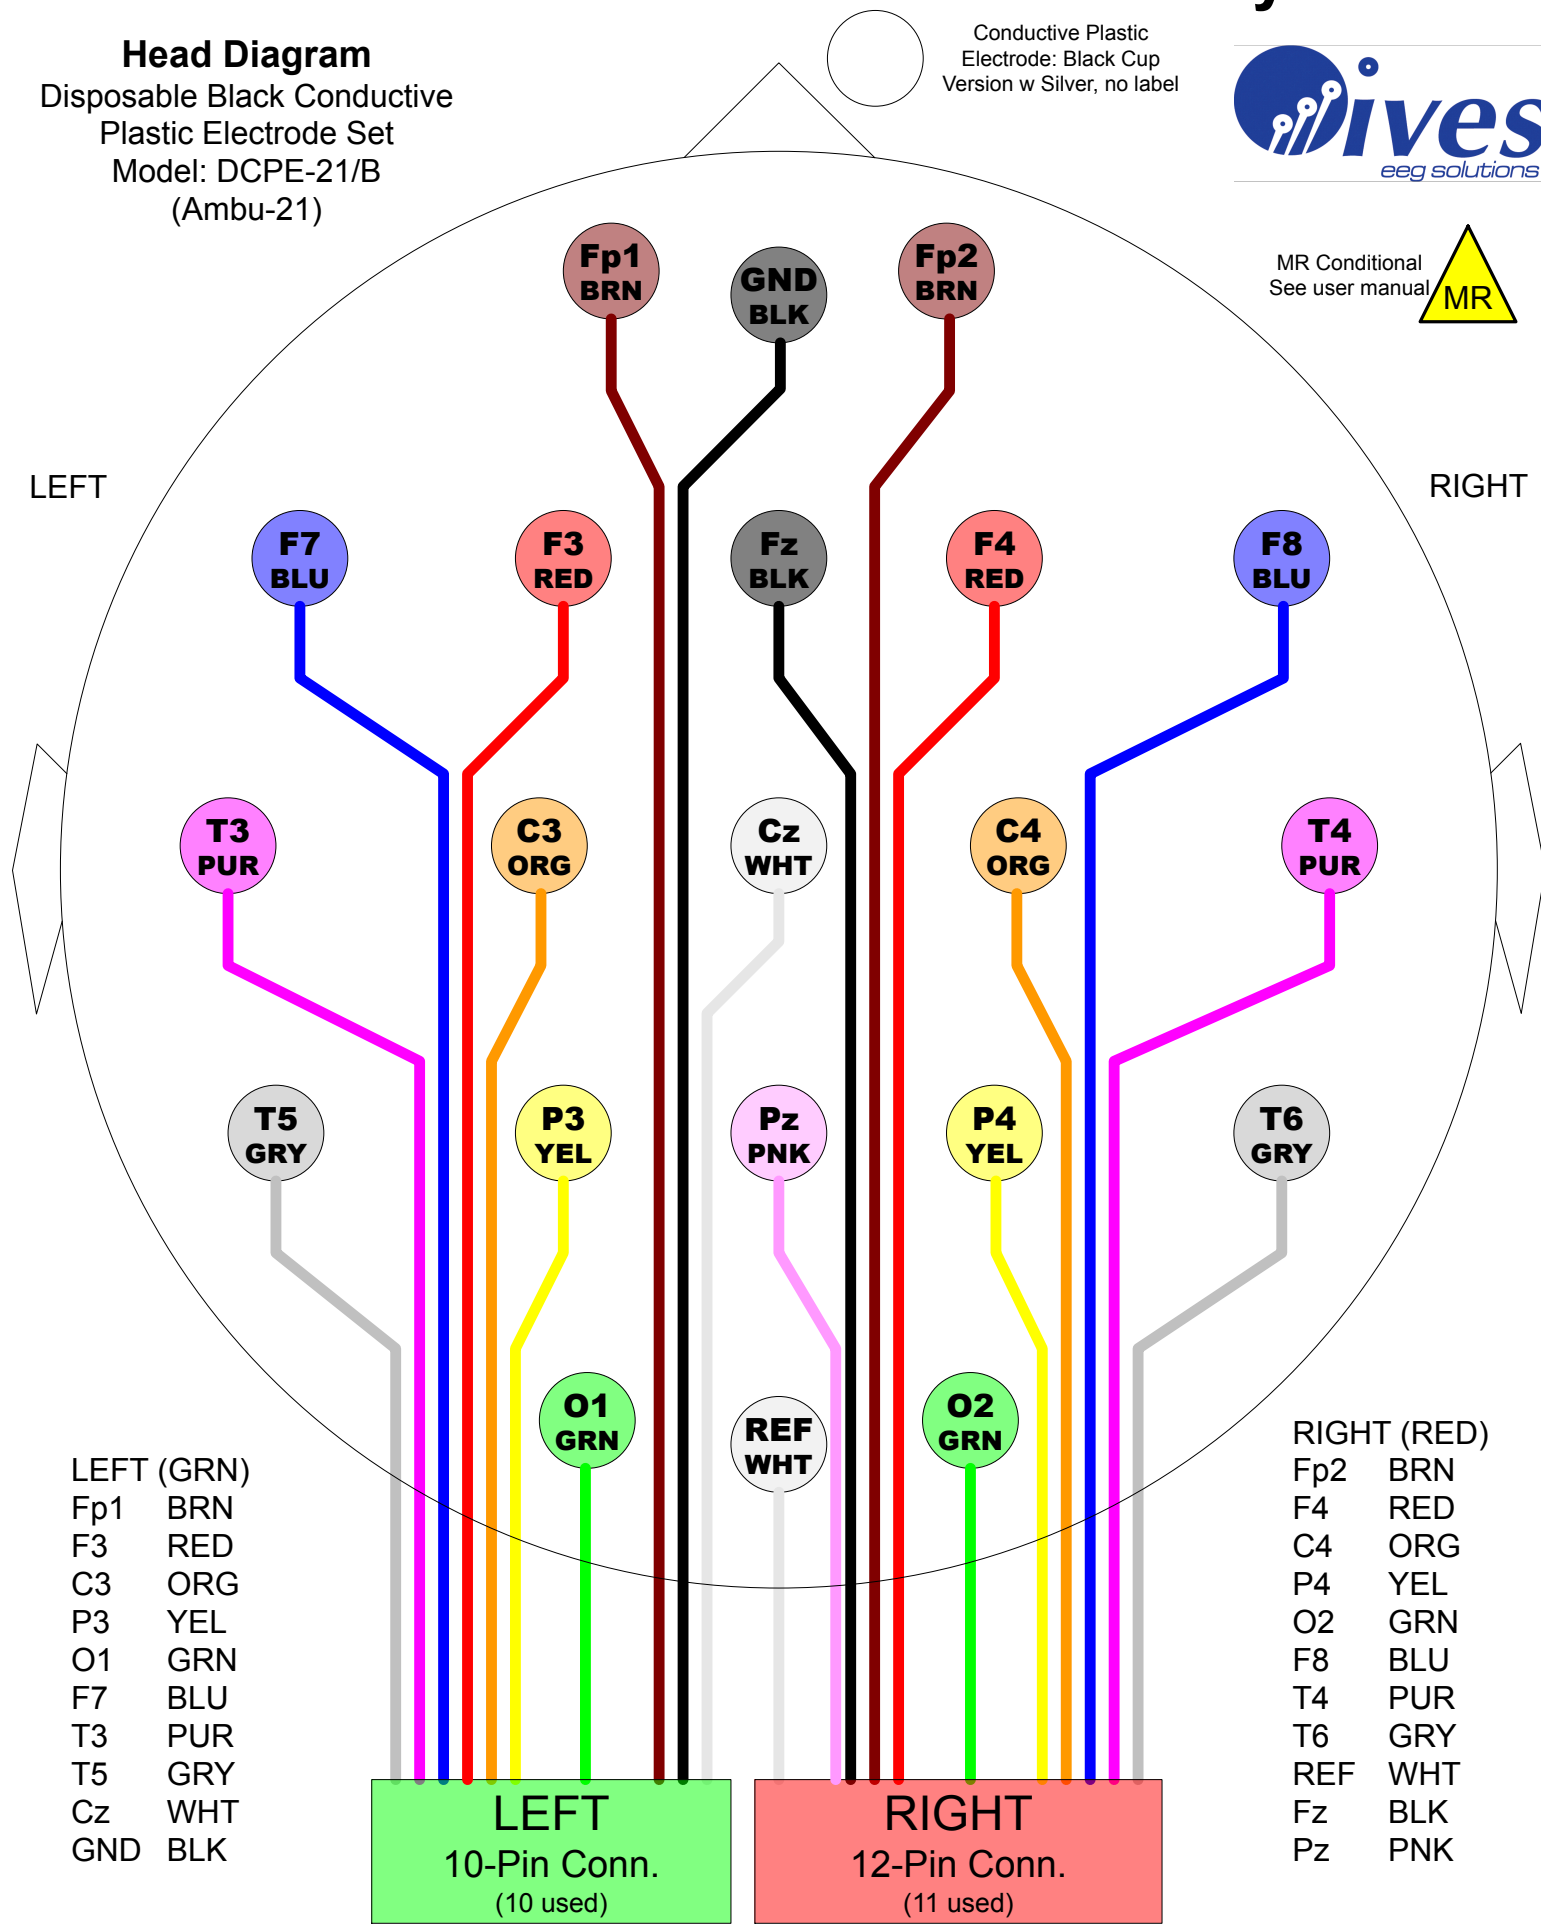

Ives MR Conditional EEG Electrode System

Head Diagram
 Disposable Black Conductive
 Plastic Electrode Set
 Model: DCPE-21/B
 (Ambu-21)

Conductive Plastic
 Electrode: Black Cup
 Version w Silver, no label

MR Conditional
 See user manual 

LEFT (GRN)
 Fp1 BRN
 F3 RED
 C3 ORG
 P3 YEL
 O1 GRN
 F7 BLU
 T3 PUR
 T5 GRY
 Cz WHT
 GND BLK

RIGHT (RED)
 Fp2 BRN
 F4 RED
 C4 ORG
 P4 YEL
 O2 GRN
 F8 BLU
 T4 PUR
 T6 GRY
 REF WHT
 Fz BLK
 Pz PNK